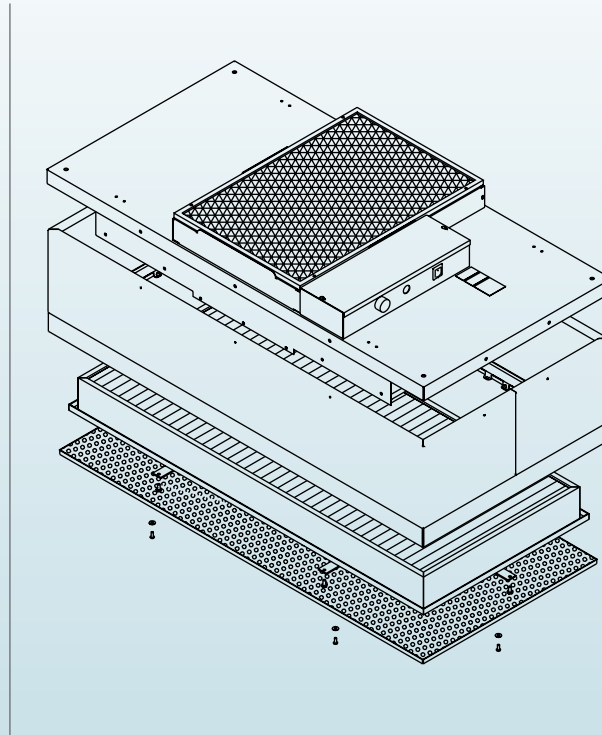

■ Dimensional Drawings

MAC 10<sup>®</sup> Standard Exploded View

MAC 10<sup>®</sup> RSR Exploded View

MAC 10<sup>®</sup> RSRE Exploded View

■ Configuration

**Available Sizes:** 585mm x 585mm, 2x2 (600mm x 600mm), 2x3 (600mm x 905mm), 585mm x 1,185mm, 2x4 (600mm x 1,210mm), 1170mm x 1170mm, and 4x4 (1210mm x 1210mm)