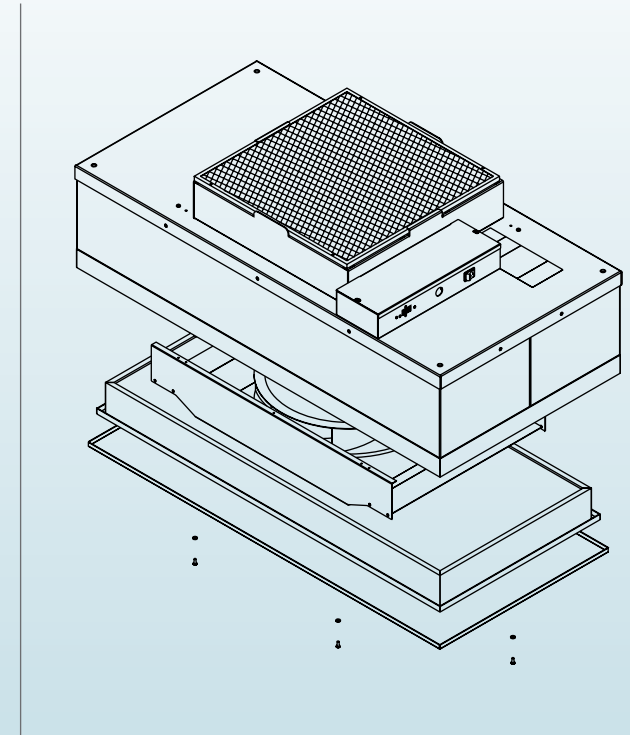

■ Dimensional Drawings

MAC 10<sup>®</sup> Standard Exploded View

MAC 10<sup>®</sup> RSR Exploded View

MAC 10<sup>®</sup> RSRE Exploded View

■ Configuration

**Available Sizes:** 585mm x 585mm, 2x2 (600mm x 600mm), 2x3 (600mm x 905mm), 585mm x 1,185mm, 2x4 (600mm x 1,210mm), 1170mm x 1170mm, and 4x4 (1210mm x 1210mm)