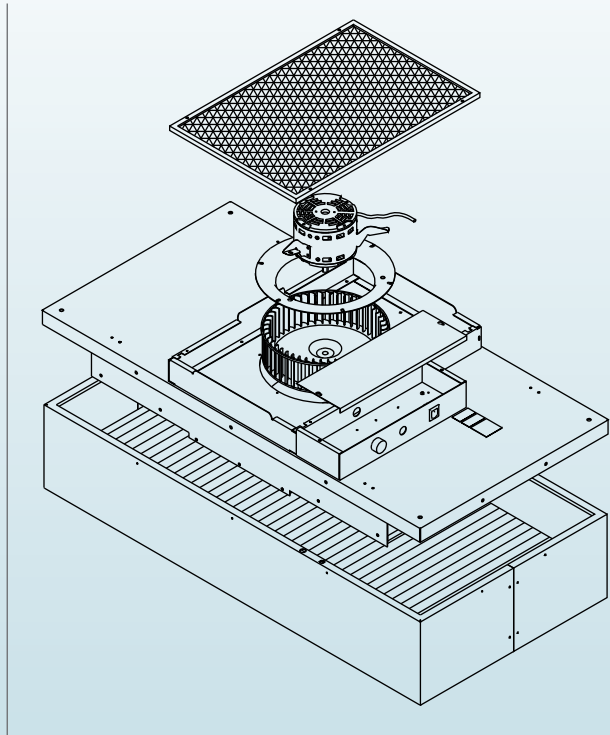

■ Dimensional Drawings

MAC 10<sup>®</sup> Standard Exploded View

MAC 10<sup>®</sup> RSR Exploded View

MAC 10<sup>®</sup> RSRE Exploded View

■ Configuration

**Available Sizes:** 585mm x 585mm, 2x2 (600mm x 600mm), 2x3 (600mm x 905mm), 585mm x 1,185mm, 2x4 (600mm x 1,210mm), 1170mm x 1170mm, and 4x4 (1210mm x 1210mm)